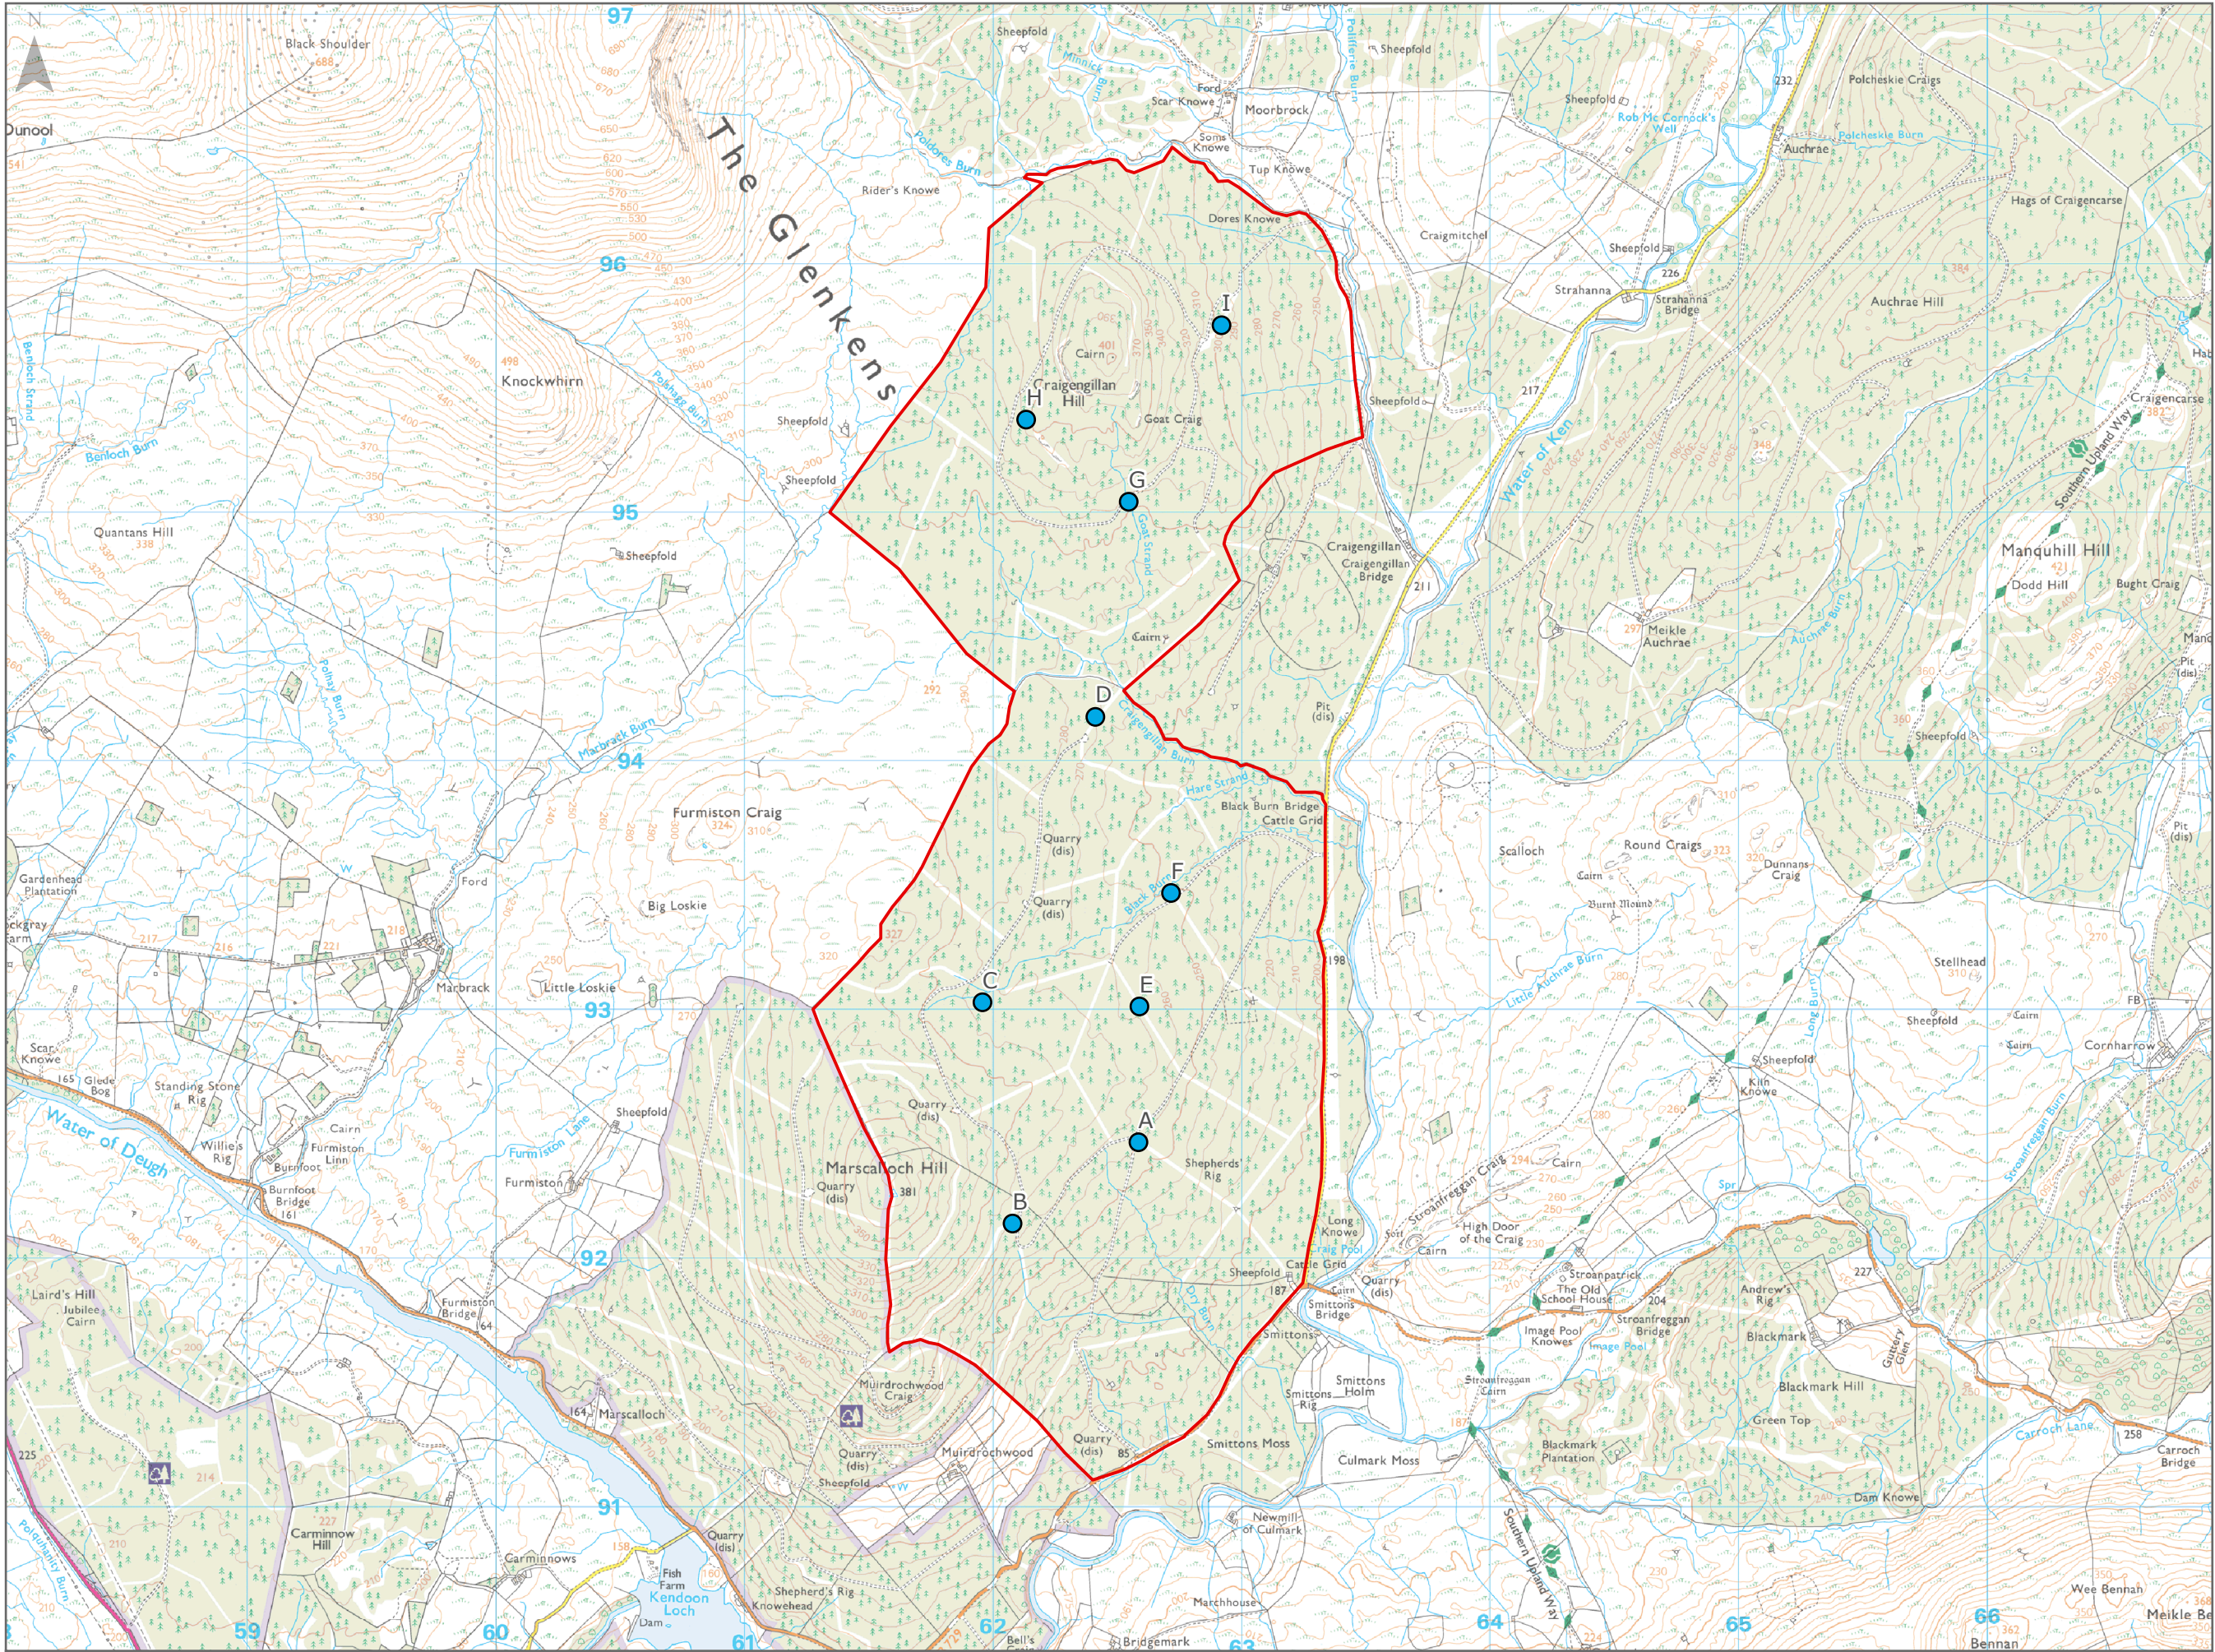

Figure 9.4: Remote Bat Monitoring Locations

Legend:

- Site Boundary
- Remote Bat Monitoring Location

Title:
Remote Bat Monitoring Locations

Source:
© Crown copyright and database rights
2018 Ordnance Survey 0100031673

Client:
Infinergy

Drawn by: SC	Checked: NW
Date: 16/11/2018	Figure: 9.4
Scale: 0 0.25 0.5 km	Revision No: 1

INFINERGY